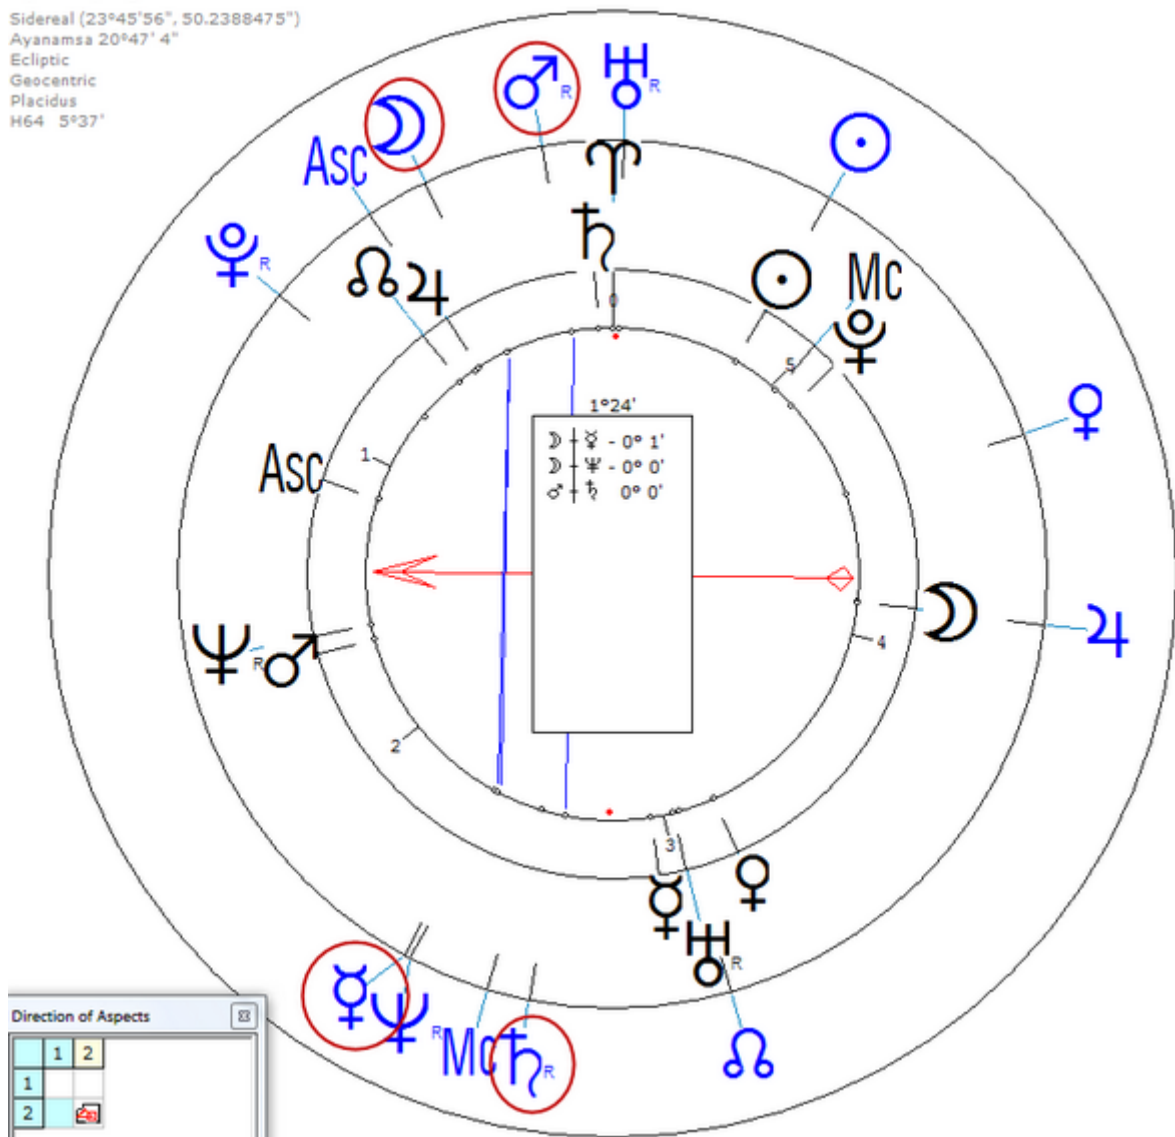

Haydon, Benjamin

26 January 1786 at 21:00 (= 9:00 PM)Plymouth, England, 50n23, 4w10
British historical painter and writer.

<https://www.astro.com/astro-databank/Haydon,_Benjamin>

Death by Suicide 22 June 1846 at 10:45 AM, London, England. (Cut throat & shot self, age 60)

Solar Return (Harmonic 64)

Solar $\♂/\♁$ = Solar $\♃/\♁$

Haydon, Benjamin

26 January 1786 Thu 21:00 (GMT-0:16:40) 50n23 4w10
Plymouth, England

Sidereal (23°45'56", 50.2388475")
Ayanamsa 20°47' 4"
Ecliptic
Geocentric
Placidus
H64 5°37'